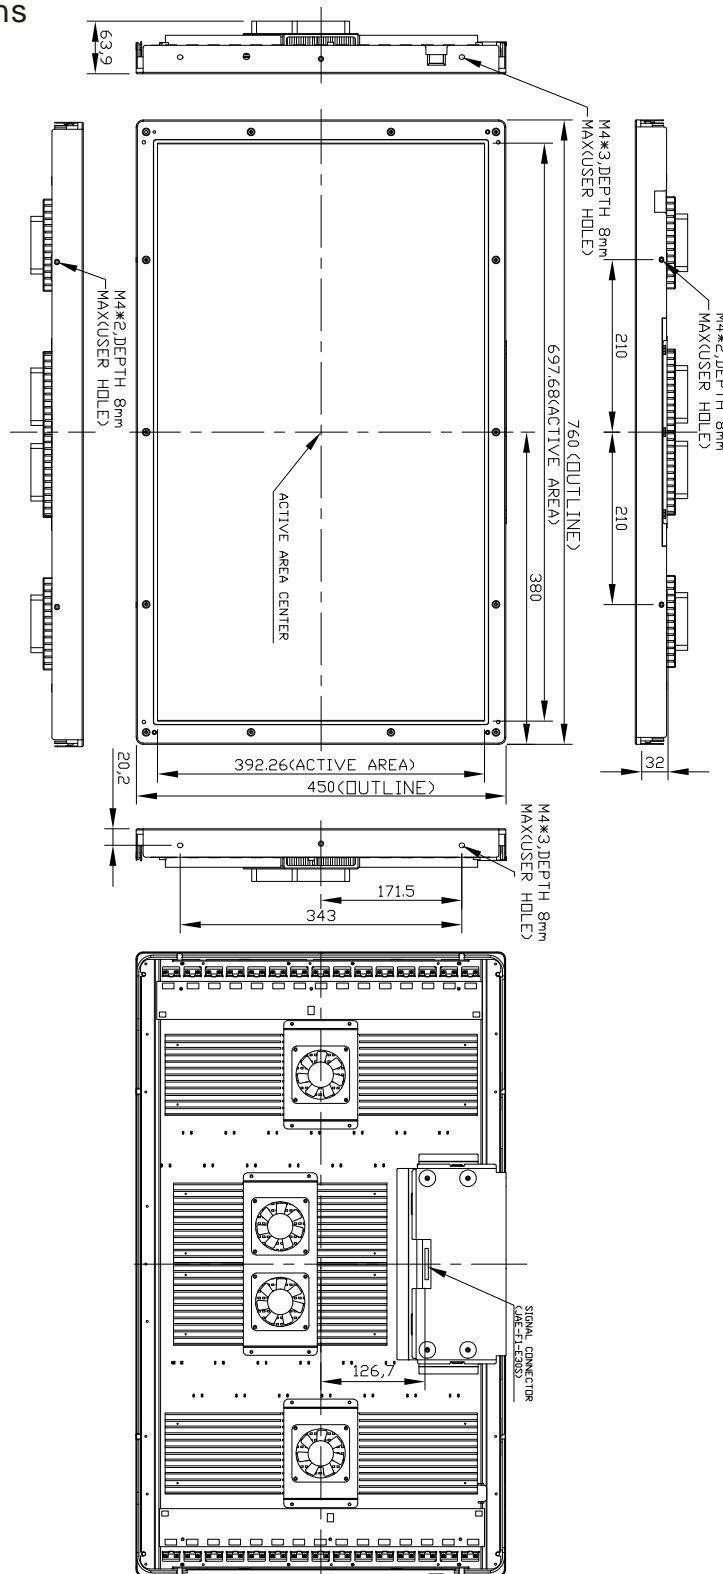

Specifications are subject to change without notice. All brands or product names are trademarks or registered trademarks of their respective companies.

Control Board (Optional)	AD5621GA/AD5621GD/AD5766GDVA/AD1501GDV
<input checked="" type="checkbox"/> AD5621GA	VGA+Audio
<input checked="" type="checkbox"/> AD5621GD	VGA+DVI
<input checked="" type="checkbox"/> AD5766GDVA	VGA+CVBS+S-Video+Audio (Optional DVI / Component)
<input checked="" type="checkbox"/> AD1501GDV	VGA+DVI+S-Video
F / R Control Button	5 Key / 4 Key (Optional)
<input checked="" type="checkbox"/> 5 Key	Power Switch, Menu, Select (+,-), Auto
<input checked="" type="checkbox"/> 4 Key	Power Switch, Menu, Select (+,-)

ALF= Panel+Inverter

ALH= Panel+Inverter+Control Board

CCFL Specifications

ABT™

Outline Dimensions
unit:mm

Note :
1.Outline Tolerance : 0.5mm
2.Lamp Connector : JST BHR-03VS-1

Enrich your visual world....